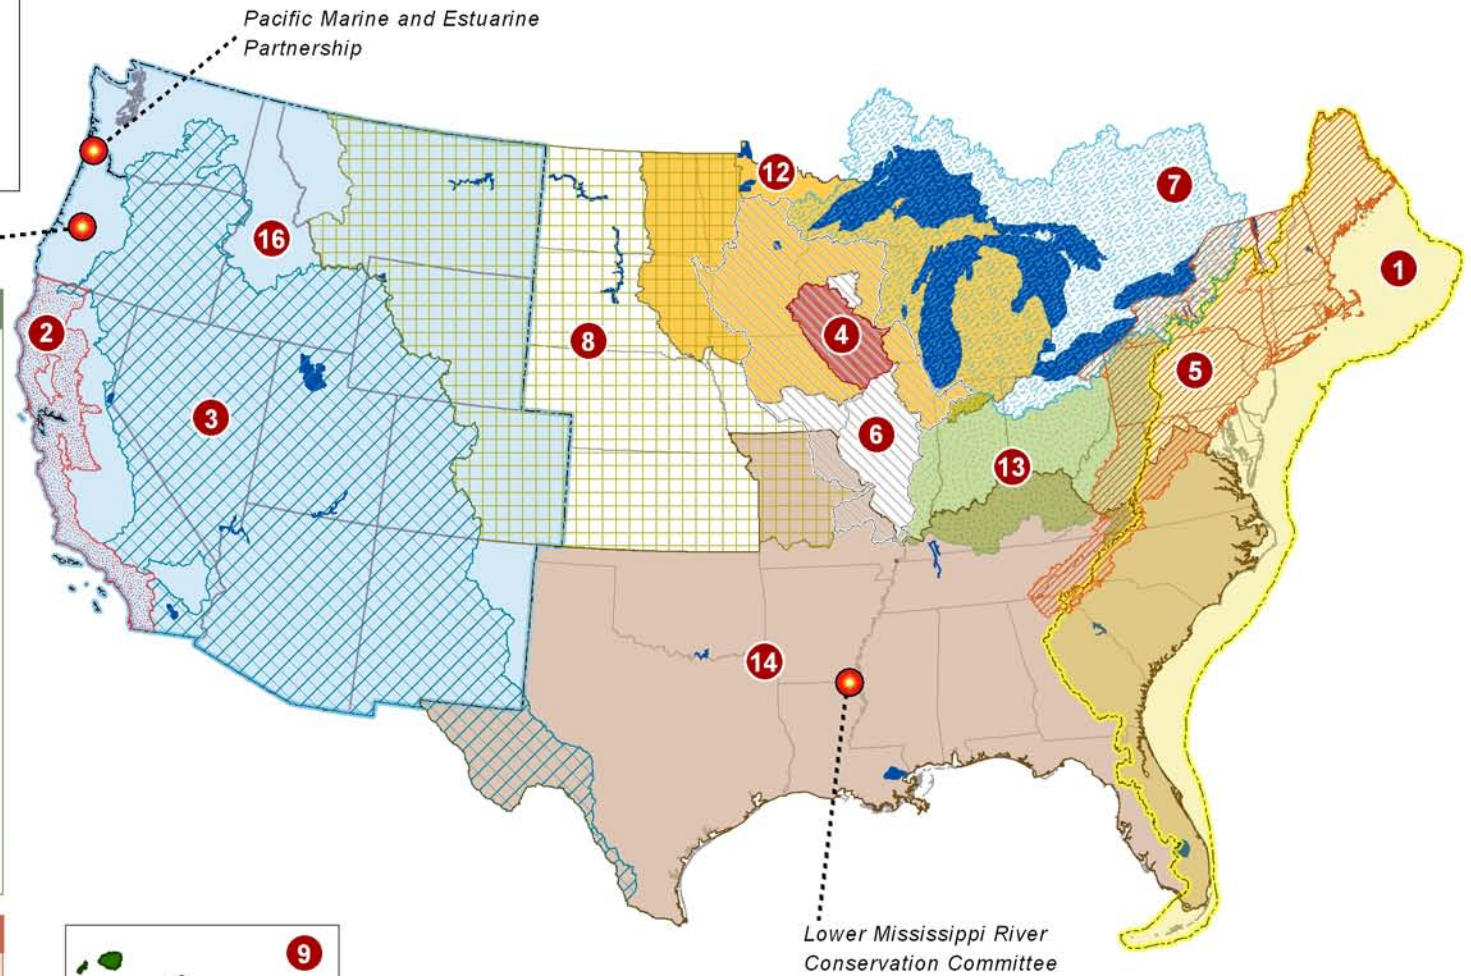

Fish Habitat Partnerships

March 2010

Salmon in the City

North American Salmon Stronghold Partnership

Geographic/Species Based Partnerships

1. Atlantic Coastal FHP
2. California Fish Passage Forum
3. Desert FHP
4. Driftless Area Restoration Effort
5. Eastern Brook Trout Joint Venture
6. Fishers and Farmers Partnership
7. Great Lakes Basin FHP
8. Great Plains FHP
9. Hawaii FHP
10. Kenai Peninsula FHP
11. Mat-Su Basin Salmon Habitat Partnership
12. Midwest Glacial Lakes Partnership
13. Ohio River Basin FHP
14. Southeast Aquatic Resources Partnership
15. Southwest Alaska Salmon Habitat Partnership
16. Western Native Trout Initiative

System Based Partnership

Reservoir FHP

 Denotes "Candidate" Fish Habitat Partnership

Hawaii

Puerto Rico & U.S. Virgin Islands