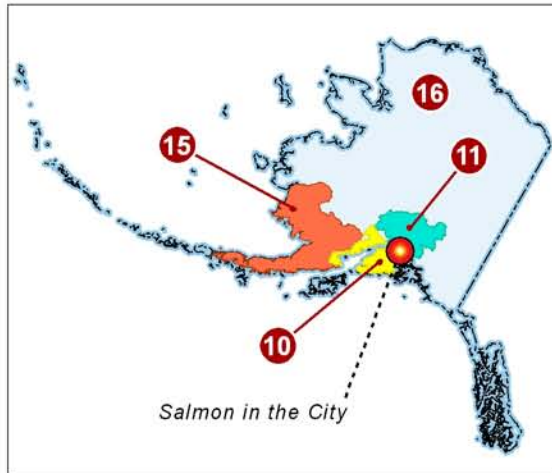

Fish Habitat Partnerships

March 2010

Salmon in the City

North American Salmon Stronghold Partnership

Geographic/Species Based Partnerships

1. Atlantic Coastal FHP
2. California Fish Passage Forum
3. Desert FHP
4. Driftless Area Restoration Effort
5. Eastern Brook Trout Joint Venture
6. Fishers and Farmers Partnership
7. Great Lakes Basin FHP
8. Great Plains FHP
9. Hawaii FHP
10. Kenai Peninsula FHP
11. Mat-Su Basin Salmon Habitat Partnership
12. Midwest Glacial Lakes Partnership
13. Ohio River Basin FHP
14. Southeast Aquatic Resources Partnership
15. Southwest Alaska Salmon Habitat Partnership
16. Western Native Trout Initiative

System Based Partnership

Reservoir FHP

 Denotes "Candidate" Fish Habitat Partnership

Hawaii

Puerto Rico & U.S. Virgin Islands